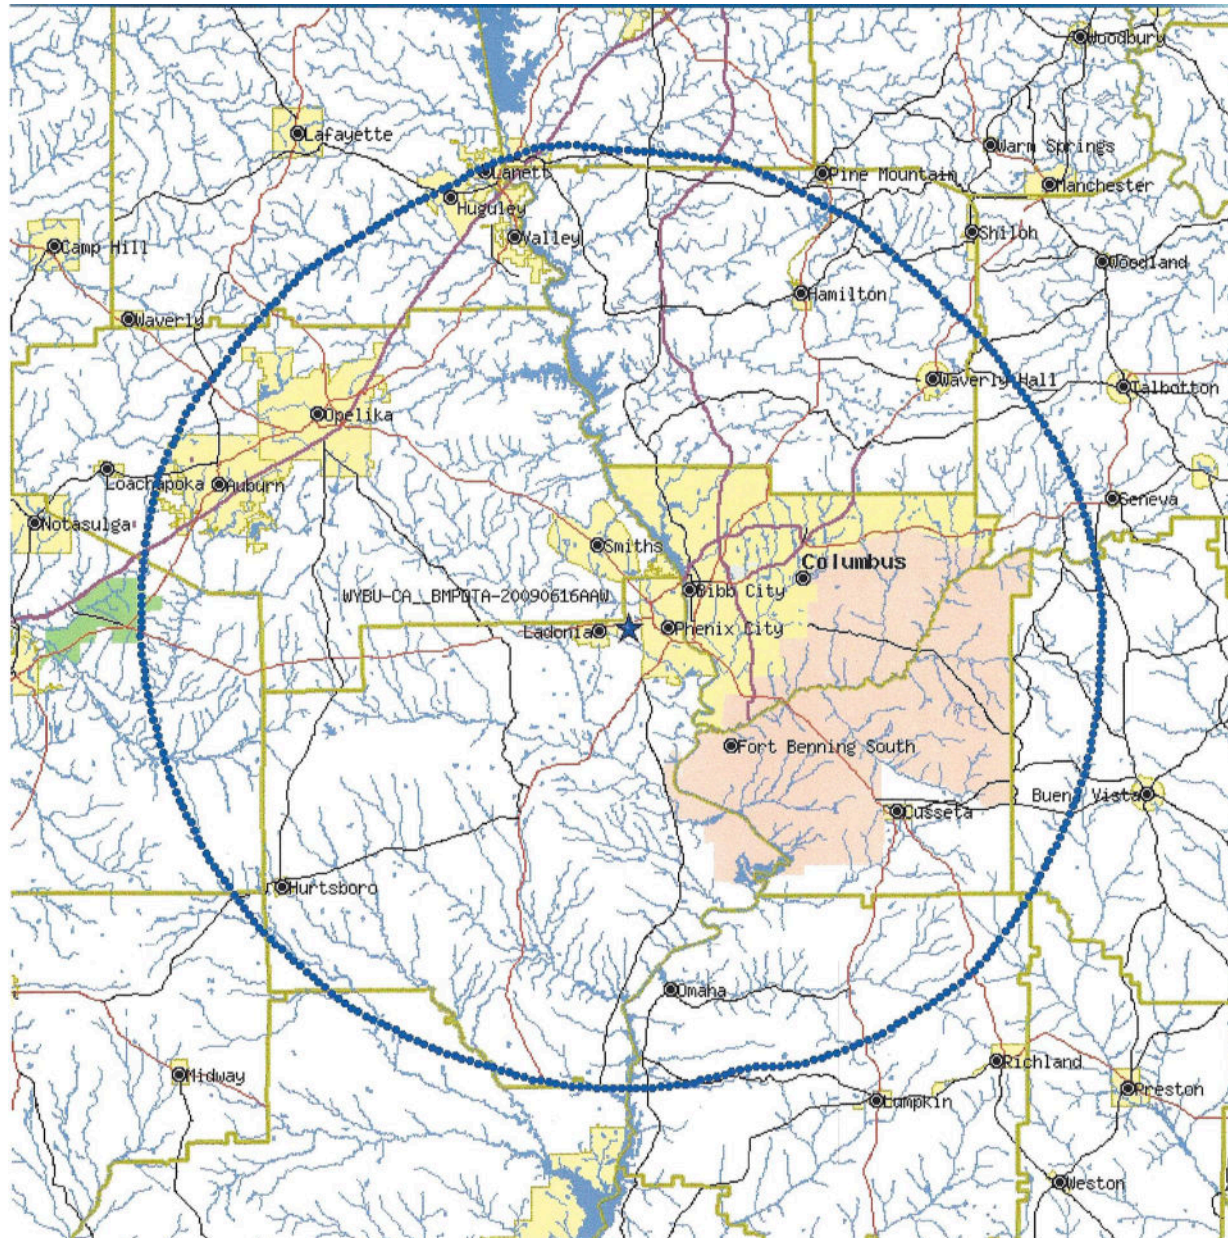

BROADCAST MEDIA REACH

Designated Market Area: **Columbus, Ft. Moore, Phenix City, Opelika, Auburn**

Total Potential Household Viewership: 275,000

Digital Ch 16.1(Local), Ch 16.2 (Lifestyles), Ch 16.3 (Spanish), Ch 16.4 (Satellite)

Mediacom Ch 9

Spectrum Ch 19

W.O.W. Ch 2

B.E.A.M. Ch 68

Stream Live: wybu.org or in the CTN app

Download the CTN ROKU app to stream on-demand!

ANDROID • APPLE • GOOGLE PLAY

Over the air broadcast radius

Q Christian Television Netw × Cancel

Christian Television N...

Education

★★★★★ 6

OPEN

Live Streams

- LIVE** Houston
KHLM - Houston TX
- LIVE** Macon
WGNM - Middle Georgia
- LIVE** South Carolina
WLCN - Summerville, SC
- LIVE** Columbus
WYBU East AL / West GA
- LIVE** Chattanooga
WTNB - South Tennessee
- LIVE** Nashville
WHTN - Middle Tennessee
- LIVE** Knoxville
WVLR - East Tennessee
- LIVE** Columbia / Jefferson City
KNLJ - Jefferson City, Missouri